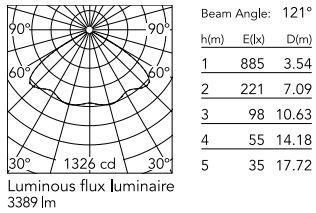

Physical

Colour	Grey
Orientation	Adjustable
Longitudinal tilting (°)	90
Net weight (kg)	5.1
Package height (mm)	140
Package width (mm)	535
Package length (mm)	200
Package volume (m3)	0.01
IP internal	65

Download

[Mounting instructions](#)  ZIP

Photometric Files

[LDT / IES](#)  ZIP

Technical Drawings

[2D](#)  ZIP

[3D](#)  ZIP

Schematic light drawing

Photometric

Light distribution	Symmetric
CCT (K)	2700
CRI>	80
Beam angle C0-180 (°)	120
Beam angle C90-270 (°)	120
Extreme cut off	No

Electrical

Insulation class	I
Frequency (Hz)	50/60
Main voltage (Vac)	220-240
Power supply	Integrated
Dimmable	Yes
Power supply type	Dimmable DALI 1
Dimming interface	Dimmer Integrated
Emergency	No