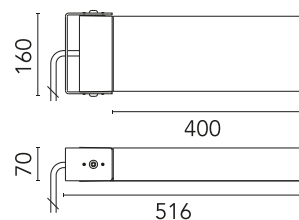

FLOS

FA53907606-300 Grey

Dooku 400 Wall Symmetric Optic Dimmable Dali

NEW

Designed by FLOS Outdoor, 2014

LED source included. Integrated power supply 220-240V ON/OFF and dimmable 1-10V or DALI. Fixing bracket included. Equipped with a 400mm protruding neoprene cable section and IP68 connectors. Smart-City version available upon request.

Are you a professional and your project needs consulting and support?

[BOOK AN APPOINTMENT](#)

Main specifications

EAN	8054793682549
Mounting	Wall
Environments	Outdoor wet location
Light source type	LED
Light sources included	Yes
LED type	Power LED
Number of lamps	1
Power (W)	34
System power (W)	39
Source flux (lm)	4122
Lumen Output (lm)	3389

Physical

Colour	Grey
Orientation	Adjustable
Longitudinal tilting (°)	90
Net weight (kg)	5.1
Package height (mm)	140
Package width (mm)	535
Package length (mm)	200
Package volume (m3)	0.01
IP internal	65