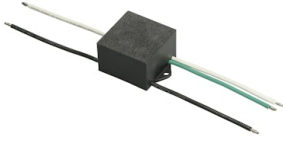

FLOS

FA53907606-300 Grey

Dooku 400 Wall Symmetric Optic Dimmable Dali

NEW

Designed by FLOS Outdoor, 2014

LED source included. Integrated power supply 220-240V ON/OFF and dimmable 1-10V or DALI. Fixing bracket included. Equipped with a 400mm protruding neoprene cable section and IP68 connectors. Smart-City version available upon request.

Photometric

Light distribution	Symmetric
CCT (K)	2700
CRI>	80
Beam angle C0-180 (°)	120
Beam angle C90-270 (°)	120
Extreme cut off	No

Electrical

Insulation class	I
Frequency (Hz)	50/60
Main voltage (Vac)	220-240
Power supply	Integrated
Dimmable	Yes
Power supply type	Dimmable DALI 1
Dimming interface	Dimmer Integrated
Emergency	No

Accessories & Power Supply

OPTIONAL
Accessory

F990E00A000

S.P.D. (SURGE PROTECTION
DEVICE)