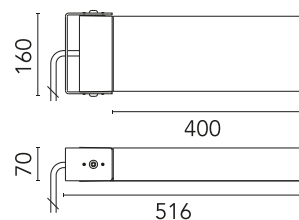

FLOS

FA53907506-300 Grey

Dooku 400 Wall Symmetric Optic Dimmable Dali

NEW

Designed by FLOS Outdoor, 2014

LED source included. Integrated power supply 220-240V ON/OFF and dimmable 1-10V or DALI. Fixing bracket included. Equipped with a 400mm protruding neoprene cable section and IP68 connectors. Smart-City version available upon request.

Are you a professional and your project needs consulting and support?

[BOOK AN APPOINTMENT](#)

Main specifications

EAN	8054793682426
Mounting	Wall
Environments	Outdoor wet location
Light source type	LED
Light sources included	Yes
LED type	Power LED
Number of lamps	1
Power (W)	34
System power (W)	39
Source flux (lm)	4416
Lumen Output (lm)	3198

Physical

Colour	Grey
Orientation	Adjustable
Longitudinal tilting (°)	90
Net weight (kg)	5.1
Package height (mm)	140
Package width (mm)	535
Package length (mm)	200
Package volume (m3)	0.01
IP internal	65