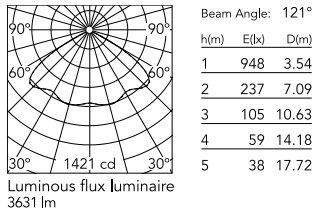

Physical

Colour	Grey
Orientation	Adjustable
Longitudinal tilting (°)	90
Net weight (kg)	5.1
Package height (mm)	140
Package width (mm)	535
Package length (mm)	200
Package volume (m3)	0.01
IP internal	65

Download

[Mounting instructions](#)  ZIP

Photometric Files

[LDT / IES](#)  ZIP

Technical Drawings

[2D](#)  ZIP

[3D](#)  ZIP

Schematic light drawing

Photometric

Light distribution	Symmetric
CCT (K)	3000
CRI>	80
Beam angle C0-180 (°)	120
Beam angle C90-270 (°)	120
Extreme cut off	No

Electrical

Insulation class	I
Frequency (Hz)	50/60
Main voltage (Vac)	220-240
Power supply	Integrated
Dimmable	Yes
Power supply type	Dimmable DALI 1
Dimming interface	Dimmer Integrated
Emergency	No