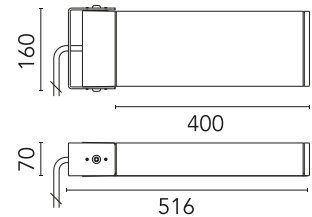

FLOS

FA53907533-310 Anthracite

Dooku 400 Wall Symmetric Optic Dimmable 1-10V

NEW

Designed by FLOS Outdoor, 2014

LED source included. Integrated power supply 220-240V ON/OFF and dimmable 1-10V or DALI. Fixing bracket included. Equipped with a 400mm protruding neoprene cable section and IP68 connectors. Smart-City version available upon request.

Are you a professional and your project needs consulting and support?

BOOK AN APPOINTMENT

Main specifications

EAN	8054793682525
Mounting	Wall
Environments	Outdoor wet location
Light source type	LED
Light sources included	Yes
LED type	Power LED
Number of lamps	1
Power (W)	34
System power (W)	39
Source flux (lm)	4416
Lumen Output (lm)	3198

Physical

Colour	Anthracite
Orientation	Adjustable
Longitudinal tilting (°)	90
Net weight (kg)	5.1
Package height (mm)	140
Package width (mm)	535
Package length (mm)	200
Package volume (m3)	0.01
IP internal	65