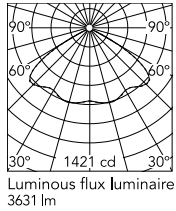

Physical

Colour	Anthracite
Orientation	Adjustable
Longitudinal tilting (°)	90
Net weight (kg)	5.1
Package height (mm)	140
Package width (mm)	535
Package length (mm)	200
Package volume (m3)	0.01
IP internal	65

Download

Mounting instructions [↓ ZIP](#)

Photometric Files

LDT / IES [↓ ZIP](#)

Technical Drawings

2D [↓ ZIP](#)

3D [↓ ZIP](#)

Schematic light drawing

Beam Angle: 121°

h(m)	E(lx)	D(m)
1	948	3.54
2	237	7.09
3	105	10.63
4	59	14.18
5	38	17.72

Photometric

Light distribution	Symmetric
CCT (K)	3000
CRI>	80
Beam angle C0-180 (°)	120
Beam angle C90-270 (°)	120
Extreme cut off	No