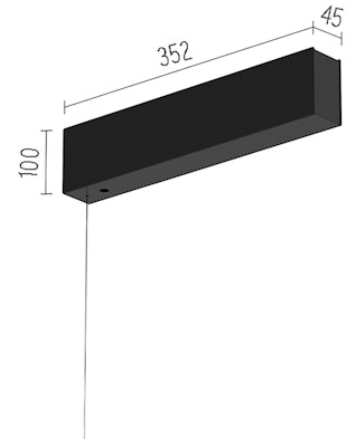

FLOS

08.8886.14.DA Black

DALI controller and 24V/185W equipment to supply and control both the direct and indirect lighting, included

Cables not included.

Are you a professional and your project needs consulting and support?

[BOOK AN APPOINTMENT](#)

Download

[Mounting instructions](#)

Main specifications

Mounting	Ceiling surface
Environments	Indoor dry location
Power (W)	185

Physical

Colour	Black
Trim	No
Length (mm)	352
Net weight (kg)	3.05
IP internal	20
IP external	20