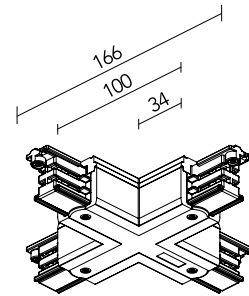

FLOS

60.3036.14ADA Matte Black

Cross Coupling Dali

Are you a professional and your project needs consulting and support?

[BOOK AN APPOINTMENT](#)

Main specifications

Environments Indoor dry location

Physical

Colour Matte Black

Trim No

Electrical

Emergency No