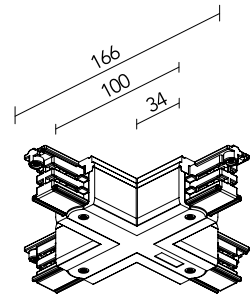

FLOS

60.3036.11 Matte White

Cross Coupling

Are you a professional and your project needs consulting and support?

[BOOK AN APPOINTMENT](#)

Main specifications

Environments Indoor dry location

Physical

Colour Matte White

Trim No

Electrical

Emergency No