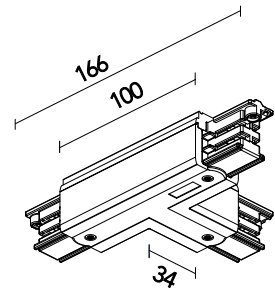

FLOS

60.3049.11 Matte White

Connector T - Outside Right

Are you a professional and your project needs consulting and support?

[BOOK AN APPOINTMENT](#)

Main specifications

Environments Indoor dry location

Physical

Colour Matte White

Trim No

Net weight (kg) 0.15

Photometric

Extreme cut off No

Electrical

Emergency No

Notes