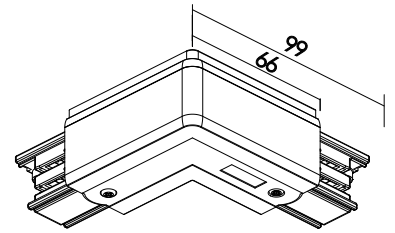

FLOS

60.3028.14ADA Matte Black

Connector 90° Outside Dali

Are you a professional and your project needs consulting and support?

BOOK AN APPOINTMENT

Main specifications

Environments Indoor dry location

Physical

Colour Matte Black

Trim No

Electrical

Emergency No

Notes

Feeding possible.