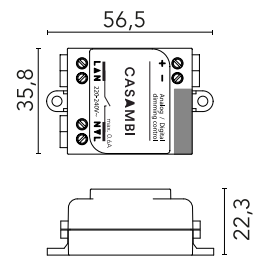

Main specifications

Light sources included no

Photometric

Extreme cut off No

Physical

Trim No

Net weight (kg) 0.1

Electrical