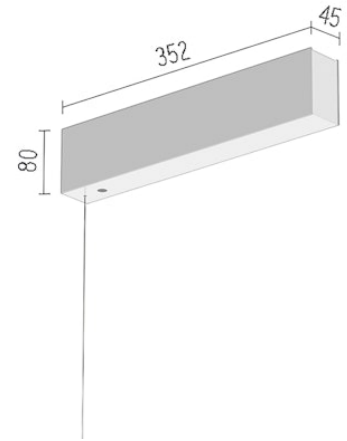

FLOS

08.8886.40.CB White

Casambi controller and 24V/185W equipment to supply and control both the direct and indirect lighting, included

24V/185W equipment included. Cables not included.

Are you a professional and your project needs consulting and support?

[BOOK AN APPOINTMENT](#)

Download

[Mounting instructions](#)

Main specifications

Mounting	Ceiling surface, Wall surface
Environments	Indoor dry location
Power (W)	185

Physical

Colour	White
Length (mm)	352
Net weight (kg)	2.05
IP internal	20
IP external	20