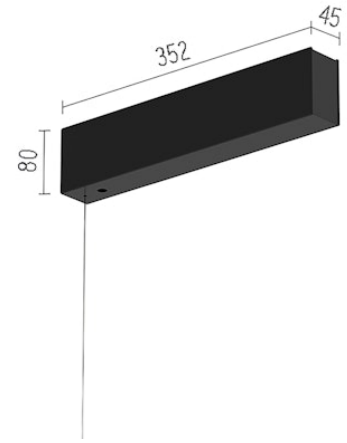

FLOS

08.8886.14.CB Black

Casambi controller and 24V/185W equipment to supply and control both the direct and indirect lighting, included

24V/185W equipment included. Cables not included.

Are you a professional and your project needs consulting and support?

[BOOK AN APPOINTMENT](#)

Download

[Mounting instructions](#)

Main specifications

Mounting	Ceiling surface, Wall surface
Environments	Indoor dry location
Power (W)	185

Physical

Colour	Black
Length (mm)	352
Cord length (mm)	.
Net weight (kg)	2.05
IP internal	20
IP external	20