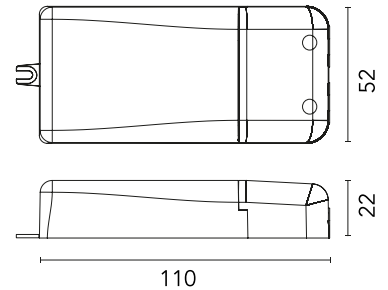

Are you a professional and your project needs consulting and support?

[BOOK AN APPOINTMENT](#)