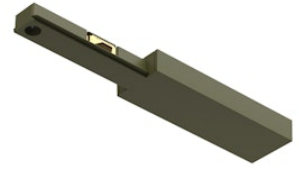

FLOS

06.2540.CZ Bronze

Zero Track Surface Profile. Feed Unit for Remote Power Supply Unit

Designed by FLOS Architectural, 2020

Feed unit for remote power supply unit. Power cable inserting is possible both from the top and the side.

Physical

Colour	Bronze
Trim	No
Net weight (kg)	0.01
IP internal	20

Photometric

Extreme cut off	No
-----------------	----

Electrical

Insulation class	III
------------------	-----

Download

[Mounting instructions](#)