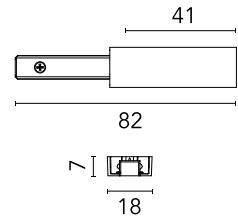

Physical

Colour	Bronze
Trim	No
Net weight (kg)	0.01
IP internal	20

Photometric

Extreme cut off	No
-----------------	----

Electrical

Insulation class	III
------------------	-----

Download

[Mounting instructions](#)