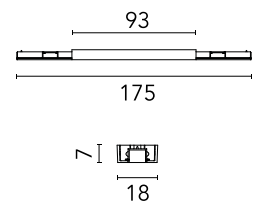

## Zero Track Surface Profile. Feed intermediate connector

Designed by FLOS Architectural, 2020

Feed intermediate connector. Upper feeding cable entry.

Are you a professional and your project needs consulting and support?

### Physical

Colour	Black
Trim	No
Net weight (kg)	0.01
IP internal	20