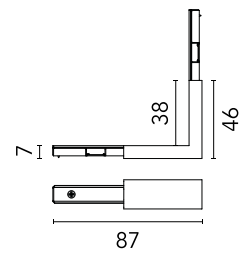

Ceiling surface, Wall surface

Ceiling/wall - wall/wall inner corner. Can be powered. It has two spaces for the supply connection located on each side at the rear.

Are you a professional and your project needs consulting and support?

[BOOK AN APPOINTMENT](#)

Main specifications

Mounting	Ceiling surface, Wall surface
Environments	Indoor dry location
Light sources included	no

Physical

Colour	Bronze
Trim	No
Net weight (kg)	0.01
IP internal	20

Download

[Mounting instructions](#)