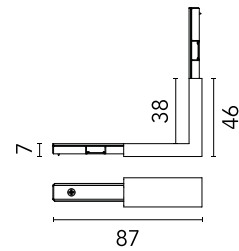

Ceiling surface, Wall surface

Ceiling/wall - wall/wall inner corner. Can be powered. It has two spaces for the supply connection located on each side at the rear.

Are you a professional and your project needs consulting and support?

[BOOK AN APPOINTMENT](#)

Main specifications

Mounting	Ceiling surface, Wall surface
Environments	Indoor dry location
Light sources included	no

Physical

Colour	White
Trim	No
Net weight (kg)	0.01
IP internal	20

Download

[Mounting instructions](#)