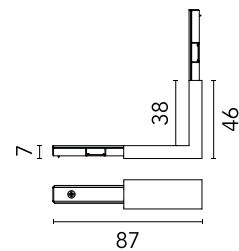

Ceiling surface, Wall surface

Ceiling/wall - wall/wall inner corner. Can be powered. It has two spaces for the supply connection located on each side at the rear.

Are you a professional and your project needs consulting and support?

[BOOK AN APPOINTMENT](#)

Main specifications

Mounting	Ceiling surface, Wall surface
Environments	Indoor dry location
Light sources included	no

Physical

Colour	Deep Brown
Trim	No
Net weight (kg)	0.01
IP internal	20

Download

[Mounting instructions](#)