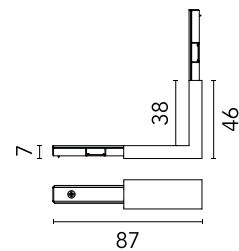

Ceiling surface, Wall surface

Ceiling/wall - wall/wall inner corner. Can be powered. It has two spaces for the supply connection located on each side at the rear.

Are you a professional and your project needs consulting and support?

[BOOK AN APPOINTMENT](#)

Main specifications

Mounting	Ceiling surface, Wall surface
Environments	Indoor dry location
Light sources included	no

Physical

Colour	Black
Trim	No
Net weight (kg)	0.01
IP internal	20

Download

[Mounting instructions](#)