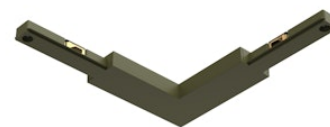

FLOS

06.2542.CZ Bronze

Zero Track Surface Profile. 90° Flat Corner

Designed by FLOS Architectural, 2020

Ceiling surface, Wall surface

90° flat corner. Can be powered. It has a rear space for the supply connection.

Physical

Colour	Bronze
Trim	No
Net weight (kg)	0.01
IP internal	20

Download

Mounting instructions

Photometric

Extreme cut off No

Electrical

Insulation class III