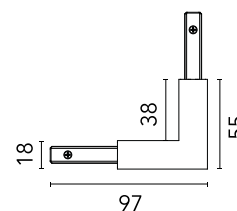

Ceiling surface, Wall surface

90° flat corner. Can be powered. It has a rear space for the supply connection.

Are you a professional and your project needs consulting and support?

[BOOK AN APPOINTMENT](#)

Main specifications

Mounting	Ceiling surface, Wall surface
Environments	Indoor dry location
Light sources included	no

Physical

Colour	Bronze
Trim	No
Net weight (kg)	0.01
IP internal	20

Download

Mounting instructions