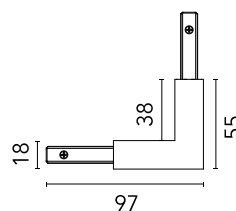

Ceiling surface, Wall surface

90° flat corner. Can be powered. It has a rear space for the supply connection.

Are you a professional and your project needs consulting and support?

[BOOK AN APPOINTMENT](#)

Main specifications

Mounting	Ceiling surface, Wall surface
Environments	Indoor dry location
Light sources included	no

Physical

Colour	Deep Brown
Trim	No
Net weight (kg)	0.01
IP internal	20

Download

Mounting instructions

[PDF](#)