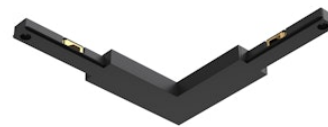

## Zero Track Surface Profile. 90° Flat Corner

Designed by FLOS Architectural, 2020

Ceiling surface, Wall surface

90° flat corner. Can be powered. It has a rear space for the supply connection.

Are you a professional and your project needs consulting and support?