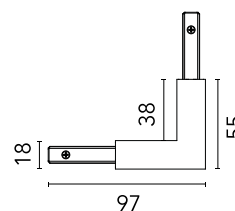

Ceiling surface, Wall surface

90° flat corner. Can be powered. It has a rear space for the supply connection.

Are you a professional and your project needs consulting and support?

[BOOK AN APPOINTMENT](#)

Main specifications

Mounting	Ceiling surface, Wall surface
Environments	Indoor dry location
Light sources included	no

Physical

Colour	Black
Trim	No
Net weight (kg)	0.01
IP internal	20

Download

Mounting instructions