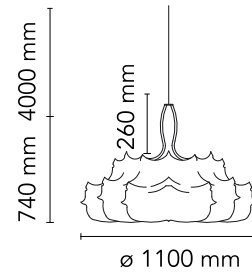

Halogen - 250W

Suspension lamp providing diffused lighting. White powder coated internal steel structure sprayed with a unique "cocoon" resin to create the diffuser which is then protected by a transparent sprayed on finish. Transparent polymethylmethacrylate (PMMA) "candles. Faceted crystal globe located at the lower center for a sparkle effect.

Are you a professional and your project needs consulting and support?

[BOOK AN APPOINTMENT](#)