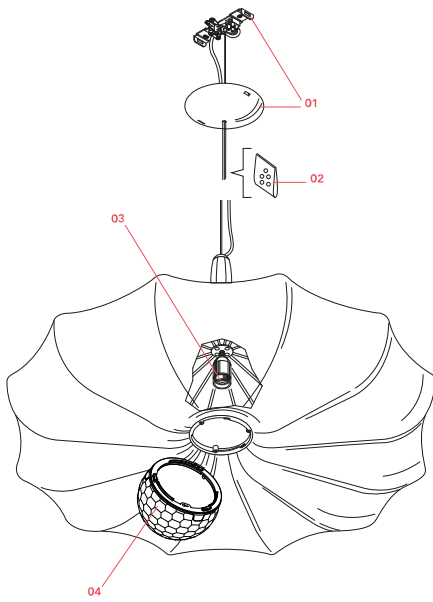

## Schematic light drawing

## Spare Parts

- |     |                                                  |           |
|-----|--------------------------------------------------|-----------|
| 01. | White rose assembly                              | RA3690209 |
| 02. | Kit of 5 or rings                                | RF05382   |
| 03. | Zeppelin 1 Assembly E27 Lamp Holder for Zeppelin | RF9800400 |
| 04. | Zeppelin 1 Crystal sphere diffuser assembly      | RF9800300 |