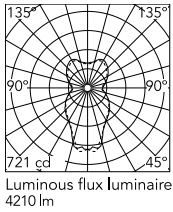

Schematic light drawing

Photometric

Lighting type	Total
Light distribution	Asymmetric
Extreme cut off	No

Electrical

Insulation class	I
Frequency (Hz)	50/60
Main voltage (Vac)	220-250
Dimmable	Yes
Dimming interface	Remote Dimmable (Dimmer Not Included)
Batteries inside	No