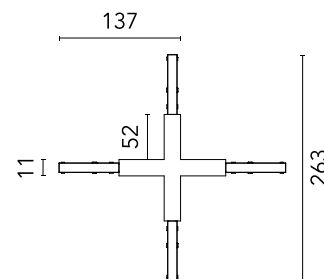

Wall surface, Ceiling surface

Cross-shaped connector. Can be powered via connections on the back. Rear feeding cable entry.

Are you a professional and your project needs consulting and support?

[BOOK AN APPOINTMENT](#)

Main specifications

Mounting	Wall surface, Ceiling surface
Environments	Indoor dry location
Light sources included	No

Physical

Colour	Black
Net weight (kg)	0.03
IP internal	20

Download

[Mounting instructions](#)

[PDF](#)