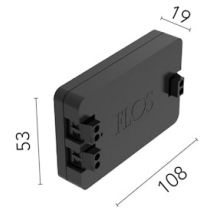

OPTIONAL
Power supply

Electrical

08.0613.14A

Dimmable control box 1-10V, 24/48V. For remote installation.