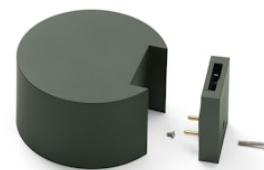

FLOS

RF9523139

Wireline Assembly Rose Cover Green

Assembly Rose Cover Green

Are you a professional and your project needs consulting and support?

[BOOK AN APPOINTMENT](#)

[Download](#)

[Spare Parts](#)

Physical

Net weight (kg) 0.25

Package height (mm) 95

Package width (mm) 182

Package length (mm) 192