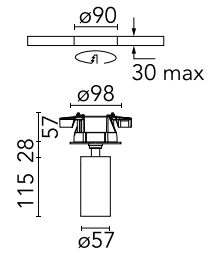

Main specifications

Mounting	Ceiling surface
Environments	Indoor dry location
Light source type	LED
Light sources included	Yes
LED type	LED array
Lamp category	LED
Number of lamps	1
Power (W)	15.5
System power (W)	18.3
Source flux (lm)	1985.71
Lumen Output (lm)	1108

Physical

Colour	White
Trim	No
Orientation	Adjustable
Rotation (°)	360
Longitudinal tilting (°)	90
Spot diameter (mm)	57
Net weight (kg)	0.59
IP internal	20

Download

[Mounting instructions](#) PDF

[Mounting instructions](#) PDF

Photometric Files

[LDT / IES](#) ZIP

Technical Drawings

[2D](#) ZIP

[3D](#) ZIP