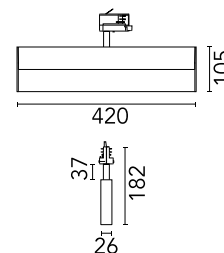

LED - Top LED - 25.2W - 1554lm - 3000K - Beam° 36

Wall-Washer lighting module to be installed in standard 3-phase track with LED light source. 220-240V power supply integrated. DALI version requires dimmable tracks (please refer to the "Tracks" chapter). .40 versions come with the track adapter, the arm and the rear of the head in black.

Are you a professional and your project needs consulting and support?

[BOOK AN APPOINTMENT](#)