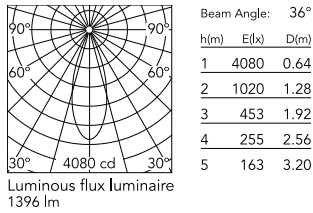

Physical

Colour	White/White
Trim	No
Orientation	Adjustable
Rotation (°)	360
Longitudinal tilting (°)	90
Spot diameter (mm)	57
Net weight (kg)	0.56
IP internal	20

Download

[Mounting instructions](#)  PDF

Photometric Files

[LDT / IES](#)  ZIP

Technical Drawings

[2D](#)  ZIP

[3D](#)  ZIP

Schematic light drawing

Photometric

Lighting type	Direct
Light distribution	Symmetric
CCT (K)	4000
CRI>	90
LED Life / Failure Ratio	L80B50 >50.000h (Tc=85°C)
Beam angle C0-180 (°)	36
Beam angle C90-270 (°)	36
Extreme cut off	No
UGR _L	<10