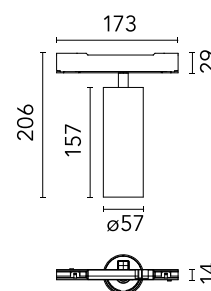

Spotlight to be installed in Tracking Power profile with LED light source. 120-277V power supply integrated. High performance reflector included. In the "All white" versions, the track adapter, the arm, the rear of the head and the head are white. Only the anti-glare ring is black.

Are you a professional and your project needs consulting and support?

[BOOK AN APPOINTMENT](#)