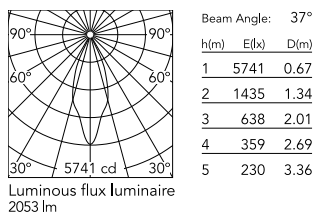

Physical

Colour	Black
Trim	No
Orientation	Adjustable
Rotation (°)	360
Longitudinal tilting (°)	90
Recessed depth (mm)	176
Net weight (kg)	0.94
IP internal	20
IP external	20

Download

Mounting instructions [↓ PDF](#)

Photometric Files

LDT / IES [↓ ZIP](#)

Technical Drawings

2D [↓ ZIP](#)

3D [↓ ZIP](#)

[Bim](#) [↓ ZIP](#)

Schematic light drawing

Photometric

Light distribution	Symmetric
CCT (K)	3000
CRI>	80
Beam angle C0-180 (°)	37
Beam angle C90-270 (°)	37
UGR _L	<10

Electrical

Insulation class	II
Frequency (Hz)	50/60
Forward voltage (V)	36
Power supply	Remote included
Dimmable	No
Power supply type	Non Dimmable
Emergency	No