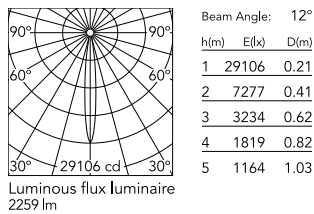

Physical

Colour	White
Trim	No
Orientation	Adjustable
Rotation (°)	360
Longitudinal tilting (°)	90
Recessed depth (mm)	176
Net weight (kg)	0.94
IP internal	20
IP external	20

Download

[Mounting instructions](#)  PDF

Photometric Files

[LDT / IES](#)  ZIP

Technical Drawings

[2D](#)  ZIP

[3D](#)  ZIP

[Bim](#)  ZIP

Schematic light drawing

Photometric