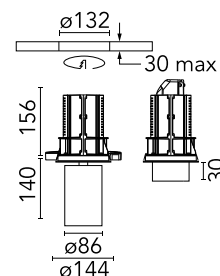

Recessed luminaire with LED light source. 220-240V, 50-60Hz remote power supply included.

Are you a professional and your project needs consulting and support?

[BOOK AN APPOINTMENT](#)