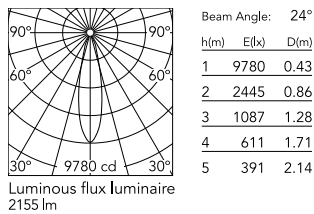

Physical

Colour	Black
Trim	No
Orientation	Adjustable
Rotation (°)	360
Longitudinal tilting (°)	90
Recessed depth (mm)	176
Net weight (kg)	0.94
IP internal	20
IP external	20

Download

Mounting instructions [↓ PDF](#)

Photometric Files

LDT / IES [↓ ZIP](#)

Technical Drawings

2D [↓ ZIP](#)

3D [↓ ZIP](#)

[Bim](#) [↓ ZIP](#)

Schematic light drawing

Photometric