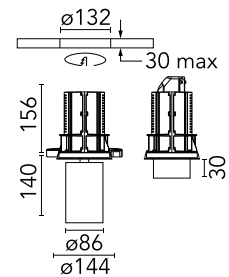

Recessed luminaire with LED light source. 220-240V, 50-60Hz remote power supply included.

Are you a professional and your project needs consulting and support?

[BOOK AN APPOINTMENT](#)