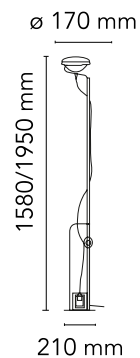

Are you a professional and your project needs consulting and support?

[BOOK AN APPOINTMENT](#)

Main specifications

Mounting	Floor
Environments	Indoor dry location
Light source type	Bulb
Light sources included	Yes
Lamp category	LED retrofit
Lamp holders	Gx16d
Number of lamps	1
Power (W)	20

Physical

Colour	Matte Black
Length (mm)	170
Cord colour	Black
Cord length (mm)	2470
Net weight (kg)	7.15
Package height (mm)	1620
Package width (mm)	260
Package length (mm)	290
Package volume (m3)	0.12
IP internal	20

This product contains a light source of energy efficiency class F

Schematic light drawing

Beam Angle: 22°

h(m)	E(lx)	D(m)
1	24103	0.39
2	6026	0.79
3	2678	1.18
4	1506	1.58
5	964	1.97

Luminous flux luminaire
3840 lm