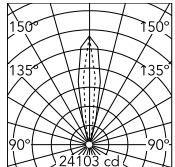

Physical

Colour	Matte Black
Length (mm)	170
Cord colour	Black
Cord length (mm)	2470
Net weight (kg)	7.15
Package height (mm)	1620
Package width (mm)	260
Package length (mm)	290
Package volume (m3)	0.12
IP internal	20

This product contains a light source of energy efficiency class F

Schematic light drawing

Beam Angle: 22°

h(m)	E(lx)	D(m)
1	24103	0.39
2	6026	0.79
3	2678	1.18
4	1506	1.58
5	964	1.97

Luminous flux luminaire
3840 lm