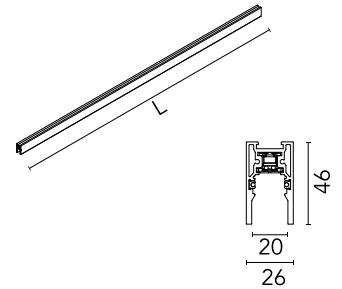

Physical

| | |
|-----------------|--------------------|
| Colour | Polished Aluminium |
| Trim | No |
| Field cuttable | Yes |
| Length (mm) | 2500 |
| Net weight (kg) | 3.04 |
| IP internal | 20 |
| IP external | 20 |