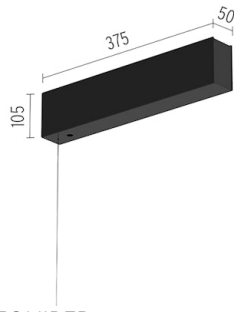

Accessories & Power Supply

REQUIRED
Accessory

Installation

60.3097.11

1 m suspension rod with ceiling rose with m6 thread

REQUIRED
Power supply

Electrical

08.0600.14

Surface power supply with 320W / 48Vdc driver included