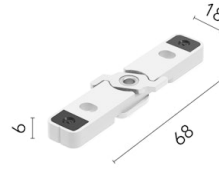

REQUIRED
Power supply

Electrical

08.0600.40

Surface power supply with 320W / 48Vdc driver included

REQUIRED
Accessory

Electrical

08.0611.14

The Tracking Magnet Profile Feed Connector

REQUIRED
Accessory

Installation

08.0615.40

Ceiling fixing kit

REQUIRED
Accessory

Electrical

08.0612.14

The Tracking Magnet Profile Intermediate Connector Straight