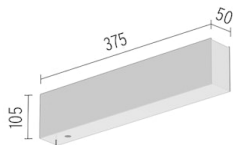

REQUIRED
Power supply

Electrical

08.0600.40

Surface power supply with 320W / 48Vdc driver included

REQUIRED
Accessory

Electrical

08.0611.14

The Tracking Magnet Profile Feed Connector