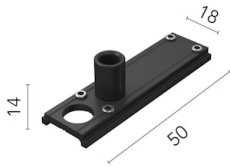

08.0614.14
The Tracking Magnet Profile
Intermediate Connector
Flexible/Electrical Corner

REQUIRED
Accessory
Installation

08.0615.00
Ceiling fixing kit

REQUIRED
Accessory

08.8883.40A
Canopy surface White, Power
Supply not included order
separately

REQUIRED
Accessory
Installation

60.3014.11
Suspension rod with 1m rose. M6
thread

REQUIRED
Accessory
Installation

08.0616.00
Ceiling fixing kit

REQUIRED
Accessory
Installation

60.3097.14
1 m suspension rod extension set
with m6 thread