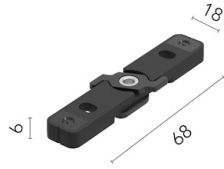

REQUIRED

Electrical

06.1988.40

Multifunction Smart Device for Tracking Magnet & Infra-Structure

REQUIRED
Accessory

08.8883.14A

Canopy surface Black, Power Supply not included order separately

REQUIRED
Accessory
Electrical

08.0614.14
The Tracking Magnet Profile
Intermediate Connector
Flexible/Electrical Corner

REQUIRED
Accessory
Installation

08.0615.00
Ceiling fixing kit

REQUIRED
Accessory

08.8883.40A
Canopy surface White, Power
Supply not included order
separately