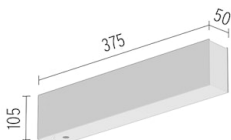

REQUIRED
Power supply

Electrical

08.0600.40

Surface power supply with 320W /
48Vdc driver included

REQUIRED
Accessory

Installation

60.3097.11

1 m suspension rod with ceiling
rose with m6 thread

REQUIRED
Accessory

Electrical

08.0611.14

The Tracking Magnet Profile Feed
Connector