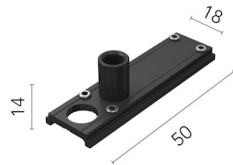

REQUIRED
Accessory
Installation

08.0616.00
Ceiling fixing kit