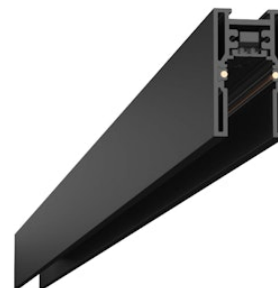

FLOS

06.5061.14 Black

The Tracking Magnet Surface/Suspension Profile Casambi / On Board Dimmer compatible

Designed by FLOS Architectural, 2018

Electromechanical profile for surface-mounting, available in lengths from 1 m to 3 m.