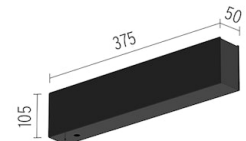

REQUIRED
Power supply

Electrical

08.0600.14

Surface power supply with 320W /
48Vdc driver included