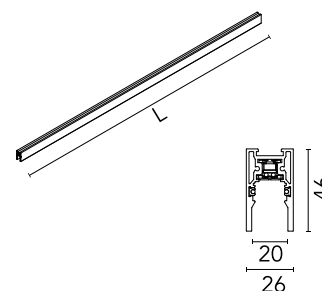

Physical

| | |
|-----------------|-------|
| Colour | Black |
| Trim | No |
| Field cuttable | Yes |
| Length (mm) | 1500 |
| Net weight (kg) | 1.82 |
| IP internal | 20 |
| IP external | 20 |

Download

[Mounting instructions](#)

4-pole, 0.75 mm² section, 4-
meter long, transparent power
cable

REQUIRED
Accessory

06.5017.14

The Tracking Magnet
Surface/Suspension Profile End
Caps

REQUIRED
Power supply

Electrical

08.0600.14

Surface power supply with 320W /
48Vdc driver included