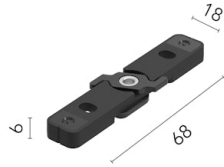

REQUIRED
Accessory
Installation

08.0615.00
Ceiling fixing kit