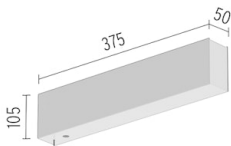

REQUIRED
Power supply

Electrical

08.0600.40

Surface power supply with 320W /
48Vdc driver included