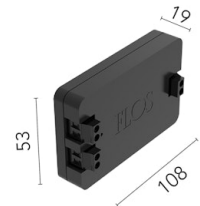

LED power supply source for remote installation, 110Vac-150W / 220Vac-200W

REQUIRED  
Accessory

Installation

60.3014.11

Suspension rod with 1m rose. M6 thread

REQUIRED  
Power supply

Electrical

08.0613.14A