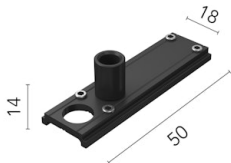

REQUIRED
Accessory
Installation

08.0616.00
Ceiling fixing kit