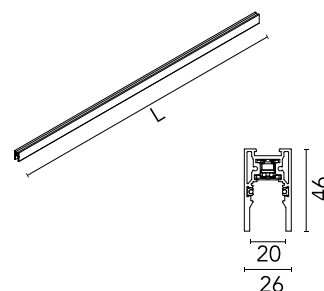

### Physical

Colour	Polished Aluminium
Trim	No
Field cuttable	Yes
Length (mm)	1000
Net weight (kg)	1.22
IP internal	20
IP external	20