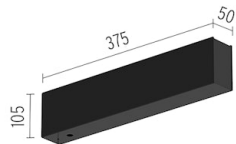

Accessories & Power Supply

REQUIRED
Accessory

Electrical

08.0611.14

The Tracking Magnet Profile Feed Connector

REQUIRED
Power supply

Electrical

08.0600.14

Surface power supply with 320W / 48Vdc driver included