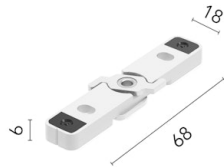

REQUIRED
Accessory
Installation

08.0615.40
Ceiling fixing kit