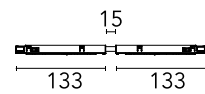

Intermediate connector

Are you a professional and your project needs consulting and support?

[BOOK AN APPOINTMENT](#)

Main specifications

Mounting	Track
Environments	Indoor dry location
Light sources included	no

Physical

Colour	Black
Trim	No
Length (mm)	281
Net weight (kg)	0.05
IP internal	20
IP external	20

Download

[Mounting instructions](#)