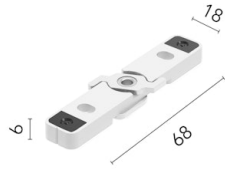

REQUIRED
Accessory

Installation

08.0615.40

Ceiling fixing kit

OPTIONAL
Connector

08.1205.40

Linear Joint Surface

OPTIONAL
Connector

08.1206.40

Corner Joint 2
Suspension/Surface