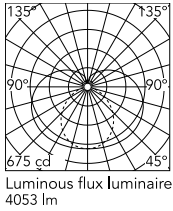

Schematic light drawing

Photometric

Lighting type	Total
Light distribution	Symmetric
CCT (K)	2700
CRI>	90
McAdam steps (SDCM)	3
Rf fidelity index	87
Rg gamut index	104
LED Life / Failure Ratio	L80B10>72.000h_Tc65°C

Electrical

Insulation class	III
Power supply	Remote
Dimmable	Yes
Power supply type	Dimmable DALI 2
Dimming range (%)	1-100
Dimming interface	Remote Dimmable (Dimmer Not Included)
Batteries inside	No