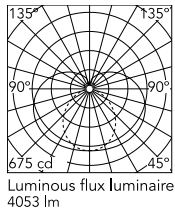

### Physical

|             |       |
|-------------|-------|
| Colour      | Black |
| Orientation | Fixed |
| Length (mm) | 2410  |
| IP internal | 20    |

### Technical Drawings

2D [↓ ZIP](#)

3D [↓ ZIP](#)

## Schematic light drawing