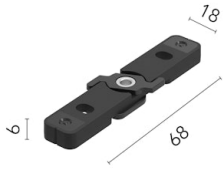

Accessories & Power Supply

REQUIRED
Accessory

Installation

08.0615.00

Ceiling fixing kit