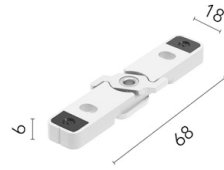

REQUIRED
Accessory

Installation

08.0615.40

Ceiling fixing kit

OPTIONAL
Connector

08.1205.ES

Linear Joint Surface

OPTIONAL
Connector

08.1206.ES

Corner Joint 2
Suspension/Surface