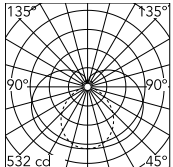

Physical

Colour	Brushed Bronze
Orientation	Fixed
Length (mm)	1810
IP internal	20

Download

Mounting instructions [↓ PDF](#)

Photometric Files

LDT / IES [↓ ZIP](#)

Technical Drawings

2D [↓ ZIP](#)

3D [↓ ZIP](#)

Ecodesign and Energy Labelling

Schematic light drawing

Luminous flux luminaire
3195 lm

Photometric

Lighting type	Total
Light distribution	Symmetric
CCT (K)	3000
CRI>	90
McAdam steps (SDCM)	3
Rf fidelity index	92
Rg gamut index	89
LED Life / Failure Ratio	L80B10>72.000h_Tc65°C