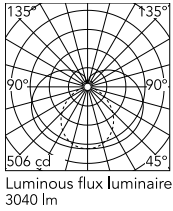

Physical

Colour	Brushed Bronze
Orientation	Fixed
Length (mm)	1810
IP internal	20

Download

Mounting instructions [↓ PDF](#)

Photometric Files

LDT / IES [↓ ZIP](#)

Technical Drawings

2D [↓ ZIP](#)

3D [↓ ZIP](#)

Ecodesign and Energy Labelling

Schematic light drawing

Photometric

Lighting type	Total
Light distribution	Symmetric
CCT (K)	2700
CRI>	90
McAdam steps (SDCM)	3
Rf fidelity index	87
Rg gamut index	104
LED Life / Failure Ratio	L80B10>72.000h_Tc65°C