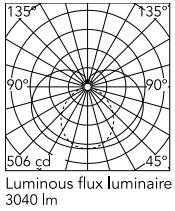

Physical

Colour	White
Orientation	Fixed
Length (mm)	1810
IP internal	20

Download

Mounting instructions [↓ PDF](#)

Photometric Files

LDT / IES [↓ ZIP](#)

Technical Drawings

2D [↓ ZIP](#)

3D [↓ ZIP](#)

Ecodesign and Energy Labelling

Schematic light drawing

Photometric

Lighting type	Total
Light distribution	Symmetric
CCT (K)	2700
CRI>	90
McAdam steps (SDCM)	3
Rf fidelity index	87
Rg gamut index	104
LED Life / Failure Ratio	L80B10>72.000h_Tc65°C