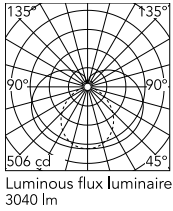

Physical

Colour	Black
Orientation	Fixed
Length (mm)	1810
IP internal	20

Download

Mounting instructions [↓ PDF](#)

Photometric Files

LDT / IES [↓ ZIP](#)

Technical Drawings

2D [↓ ZIP](#)

3D [↓ ZIP](#)

Ecodesign and Energy Labelling

Schematic light drawing

Photometric

Lighting type	Total
Light distribution	Symmetric
CCT (K)	2700
CRI>	90
McAdam steps (SDCM)	3
Rf fidelity index	87
Rg gamut index	104
LED Life / Failure Ratio	L80B10>72.000h_Tc65°C