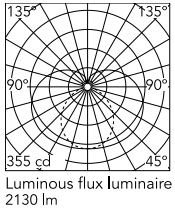

Schematic light drawing

Photometric

Lighting type	Total
Light distribution	Symmetric
CCT (K)	3000
CRI>	90
McAdam steps (SDCM)	3
Rf fidelity index	92
Rg gamut index	89
LED Life / Failure Ratio	L80B10>72.000h_Tc65°C

Electrical

Insulation class	III
Power supply	Remote
Dimmable	Yes
Power supply type	Dimmable DALI 2
Dimming range (%)	1-100
Dimming interface	Remote Dimmable (Dimmer Not Included)
Batteries inside	No