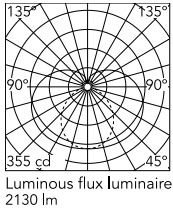

Physical

Colour	Black
Orientation	Fixed
Length (mm)	1210
IP internal	20

Download

Mounting instructions [↓ PDF](#)

Photometric Files

LDT / IES [↓ ZIP](#)

Technical Drawings

2D [↓ ZIP](#)

3D [↓ ZIP](#)

Ecodesign and Energy Labelling

Replaceable (LED only) light source by a professional

Schematic light drawing

Photometric

Lighting type	Total
Light distribution	Symmetric
CCT (K)	3000
CRI>	90
McAdam steps (SDCM)	3
Rf fidelity index	92
Rg gamut index	89
LED Life / Failure Ratio	L80B10>72.000h_Tc65°C