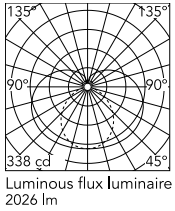

Schematic light drawing

Photometric

Lighting type	Total
Light distribution	Symmetric
CCT (K)	2700
CRI>	90
McAdam steps (SDCM)	3
Rf fidelity index	87
Rg gamut index	104
LED Life / Failure Ratio	L80B10>72.000h_Tc65°C
Extreme cut off	No

Electrical

Insulation class	III
Power supply	Remote
Dimmable	Yes
Power supply type	Dimmable DALI 2
Dimming range (%)	1-100
Dimming interface	Remote Dimmable (Dimmer Not Included)
Batteries inside	No