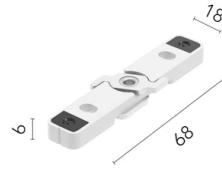

REQUIRED
Accessory

Installation

08.0615.40

Ceiling fixing kit

OPTIONAL
Connector

08.1205.ES

Linear Joint Surface

OPTIONAL
Connector

08.1206.ES

Corner Joint 2
Suspension/Surface