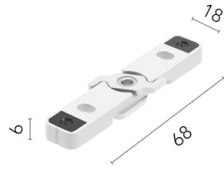

REQUIRED
Accessory

Installation

08.0615.40

Ceiling fixing kit

OPTIONAL
Connector

08.1205.40

Linear Joint Surface

OPTIONAL
Connector

08.1206.40

Corner Joint 2
Suspension/Surface