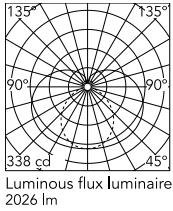

Schematic light drawing

Photometric

Lighting type	Total
Light distribution	Symmetric
CCT (K)	2700
CRI>	90
McAdam steps (SDCM)	3
Rf fidelity index	87
Rg gamut index	104
LED Life / Failure Ratio	L80B10>72.000h_Tc65°C

Electrical

Insulation class	III
Power supply	Remote
Dimmable	Yes
Power supply type	Dimmable DALI 2
Dimming range (%)	1-100
Dimming interface	Remote Dimmable (Dimmer Not Included)
Batteries inside	No