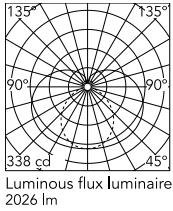

Physical

Colour	Black
Orientation	Fixed
Length (mm)	1210
IP internal	20

Download

Mounting instructions [↓ PDF](#)

Photometric Files

LDT / IES [↓ ZIP](#)

Technical Drawings

2D [↓ ZIP](#)

3D [↓ ZIP](#)

Ecodesign and Energy Labelling

Schematic light drawing

Photometric

Lighting type	Total
Light distribution	Symmetric
CCT (K)	2700
CRI>	90
McAdam steps (SDCM)	3
Rf fidelity index	87
Rg gamut index	104
LED Life / Failure Ratio	L80B10>72.000h_Tc65°C