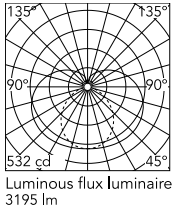

### Physical

Colour	Brushed Bronze
Orientation	Fixed
Length (mm)	1810
IP internal	20

### Technical Drawings

2D [↓ ZIP](#)

3D [↓ ZIP](#)

## Schematic light drawing