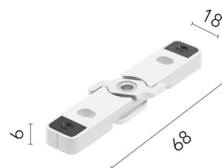

REQUIRED
Accessory

Installation

08.0615.40

Ceiling fixing kit

OPTIONAL
Connector

08.1205.ER

Linear Joint Surface

OPTIONAL
Connector

08.1206.ER

Corner Joint 2
Suspension/Surface