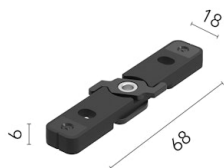

Accessories & Power Supply

REQUIRED
Accessory

Installation

08.0615.00

Ceiling fixing kit