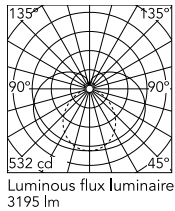

Physical

Colour	Brushed Steel
Orientation	Fixed
Length (mm)	1810
IP internal	20

Download

Mounting instructions [↓ PDF](#)

Photometric Files

LDT / IES [↓ ZIP](#)

Technical Drawings

2D [↓ ZIP](#)

3D [↓ ZIP](#)

Ecodesign and Energy Labelling

Schematic light drawing

Photometric

Lighting type	Total
Light distribution	Symmetric
CCT (K)	3000
CRI>	90
McAdam steps (SDCM)	3
Rf fidelity index	92
Rg gamut index	89
LED Life / Failure Ratio	L80B10>72.000h_Tc65°C